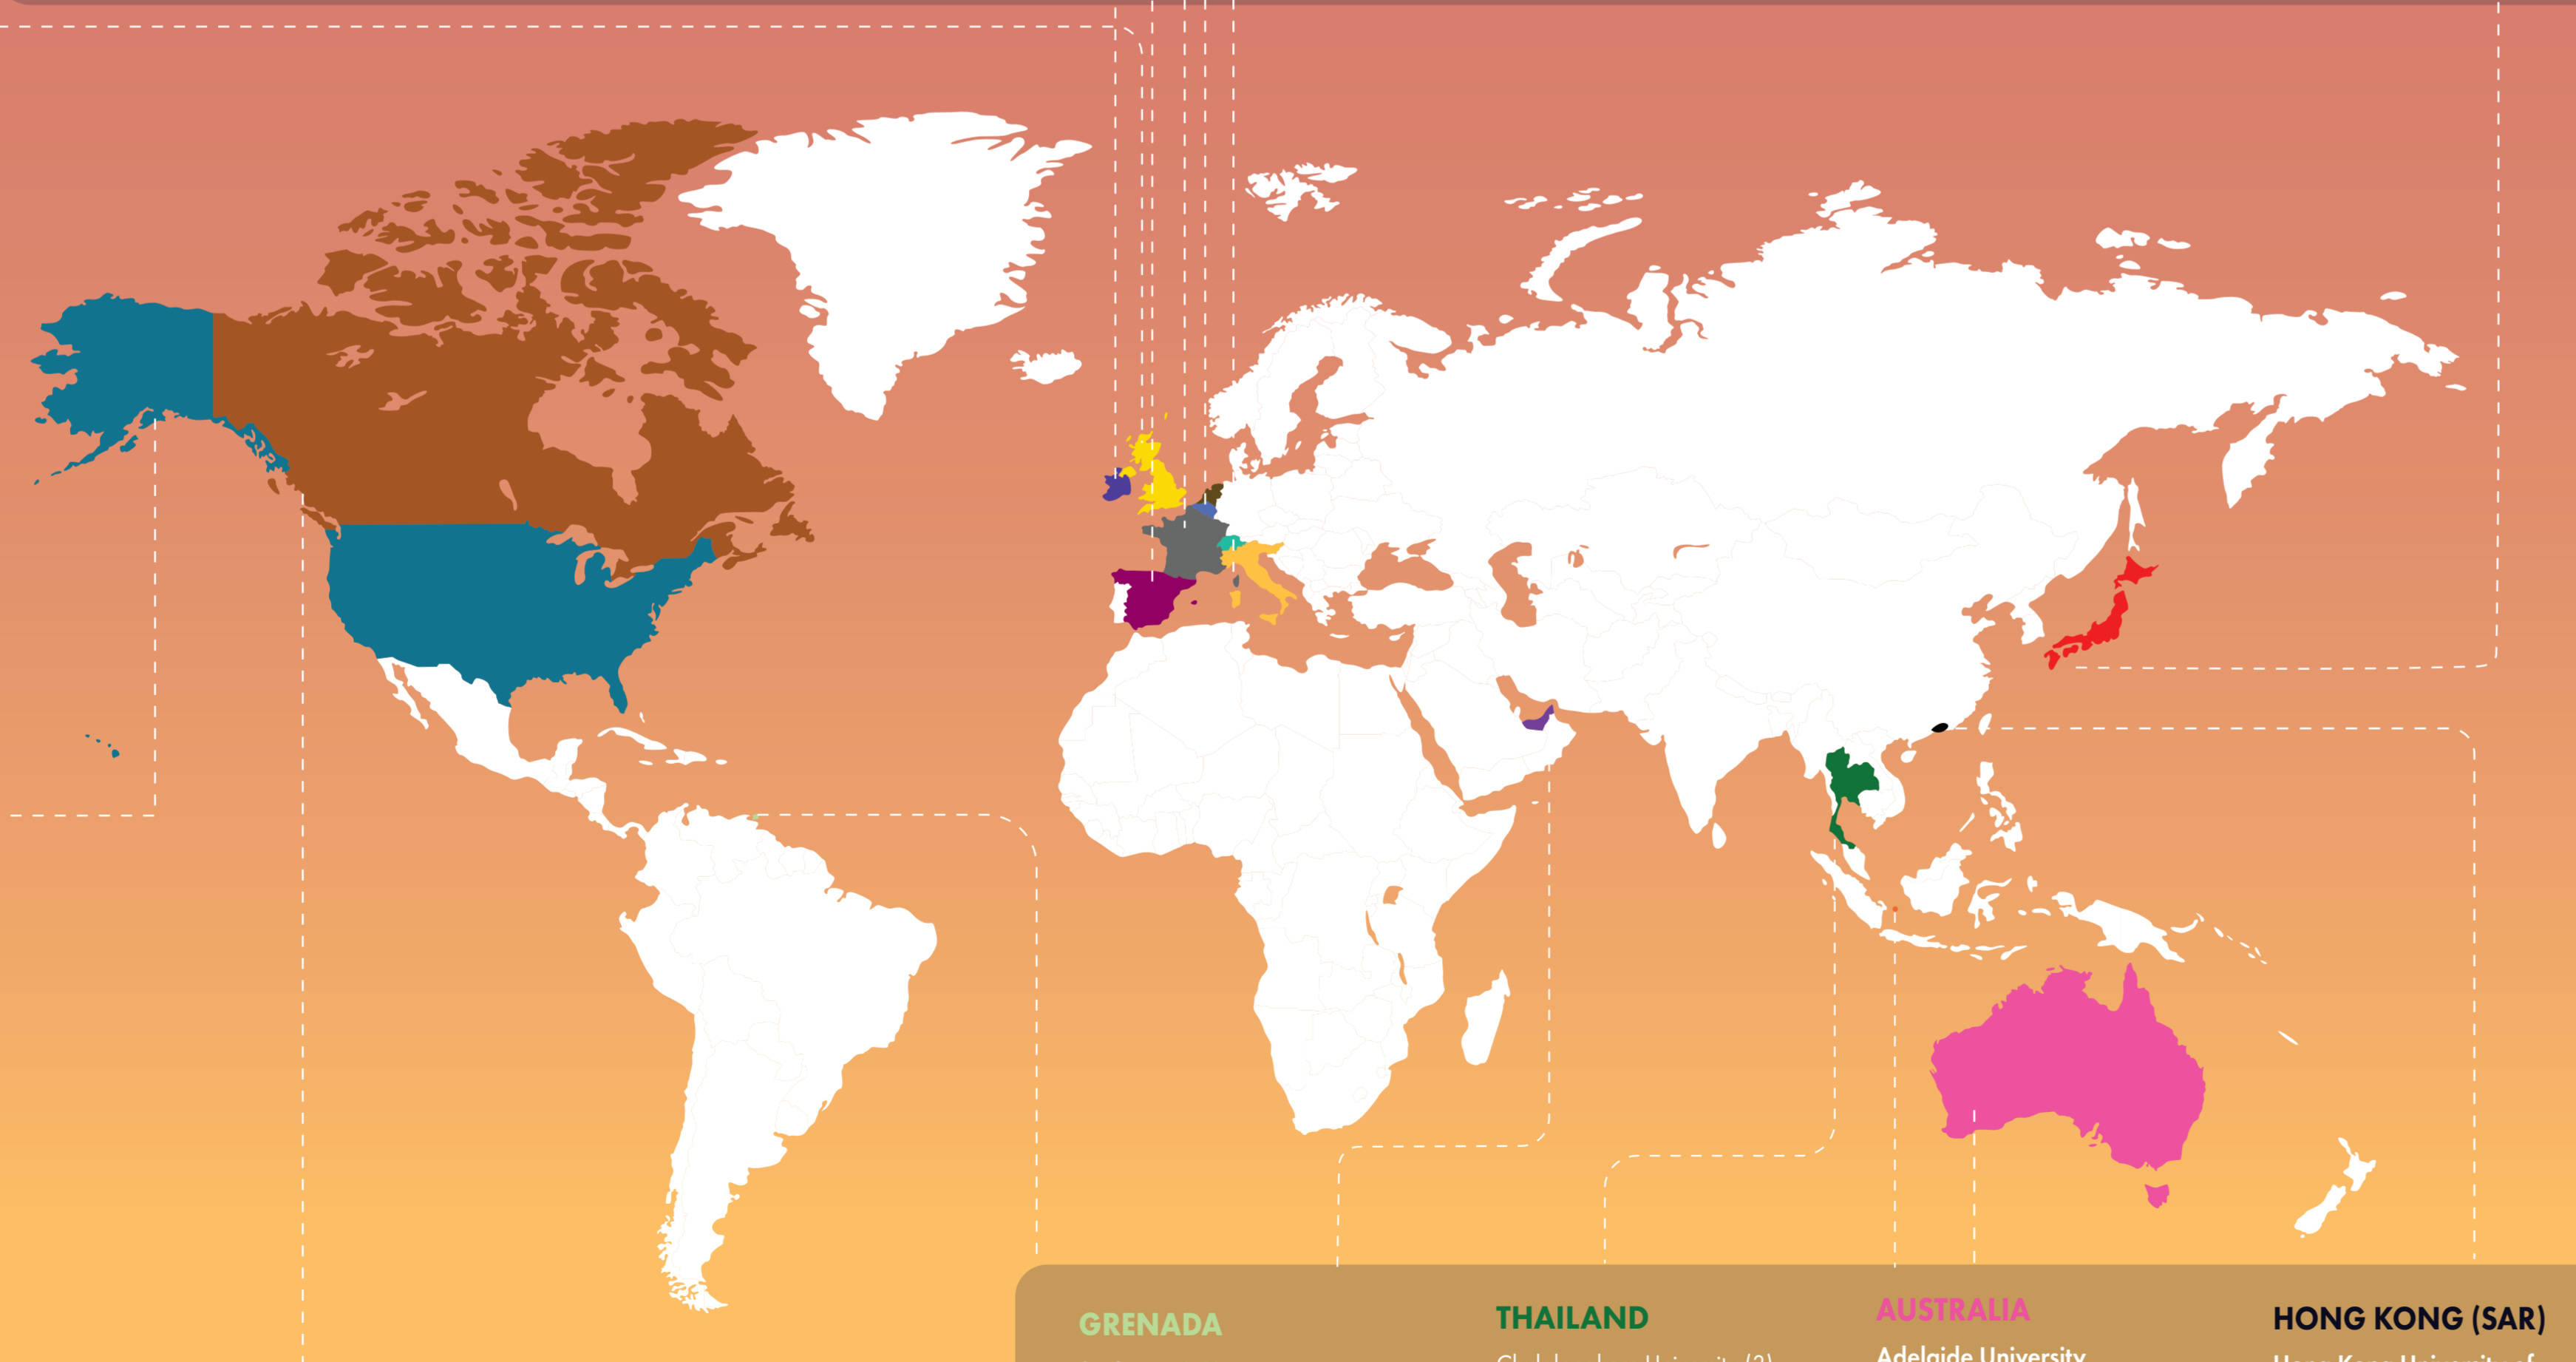

1. **FRANCE**
   EDHEC Business School
   ESCP Europe Business School
2. **NETHERLANDS**
   Brussels School of Governance (Vasalius College)
   KU Leuven
3. **ITALY**
   Bocconi University
   Cattolica International, Milan
4. **SPAIN**
   IE University (5)
5. **IRELAND**
   Trinity College Dublin
6. **SWITZERLAND**
   EHL Hospitality Business School (4)
   Glon Institute of Higher Education
   Hotel Institute Montreux
   Les Roches
7. **NETHERLANDS**
   Amsterdam University College (2)
   Eindhoven University of Technology
   Erasmus University College (2)
   KU Leuven
   Leiden University (3)
   Leiden University College - The Hague
8. **JAPAN**
   Hosei University
   International Christian University
   Waseda University
9. **NETHERLANDS**
   Tilburg University (3)
   University of Amsterdam
   University of Twente
   Utrecht University (2)
   Vrije Universiteit, Amsterdam (4)

1. **CANADA**
   Concordia University
   Emily Carr University of Art and Design
   McGill University (4)
   McMaster University
   Queen's University (2)
2. **THE UNIVERSITY OF BRITISH COLUMBIA, Vancouver (7)**
   University of Toronto (9)
   University of Waterloo (2)
3. **GRENADA**
   St. George's University
4. **UNITED ARAB EMIRATES**
   Hult International Business School, Dubai
5. **THAILAND**
   Chulalongkorn University (3)
   HRH Princess Chulabhorn College of Medical Science
   King Mongkut's Institute of Technology, Ladkrabang
   Mahidol University (5)
   Sinakharniwit University (3)
   Thammasat University (7)
6. **NETHERLANDS**
   Adelaide University
   Deakin University
   Griffith University
   Macquarie University
   Monash University (4)
   RMIT University
   University of Melbourne (11)
   University of New South Wales
   University of Queensland (3)
   University of Sydney, The (2)
7. **HONG KONG (SAR)**
   Hong Kong University of Science and Technology (4)
   University of Hong Kong, The (6)
8. **SINGAPORE**
   ESSEC Business School, Singapore